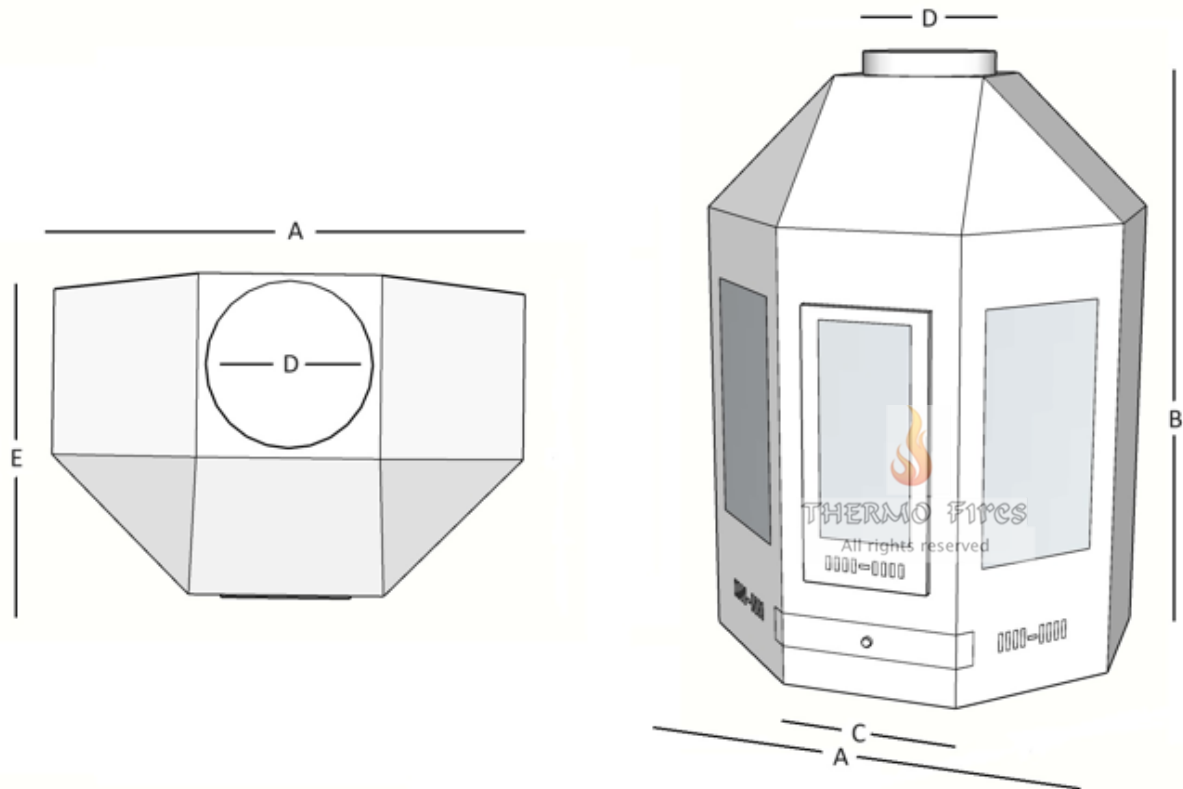

Specifications for Thermo Glass Flatback Fireplaces

NAME	A = WIDTH	B = HEIGHT	C = FRONT	D = FLUE SIZE
600 mm	600 MM	900 mm	300 mm	200 mm ϕ
800 mm	800 mm	1100 mm	360 mm	230 mm ϕ
1000 mm	1000 mm	1220 mm	460 mm	250 mm ϕ